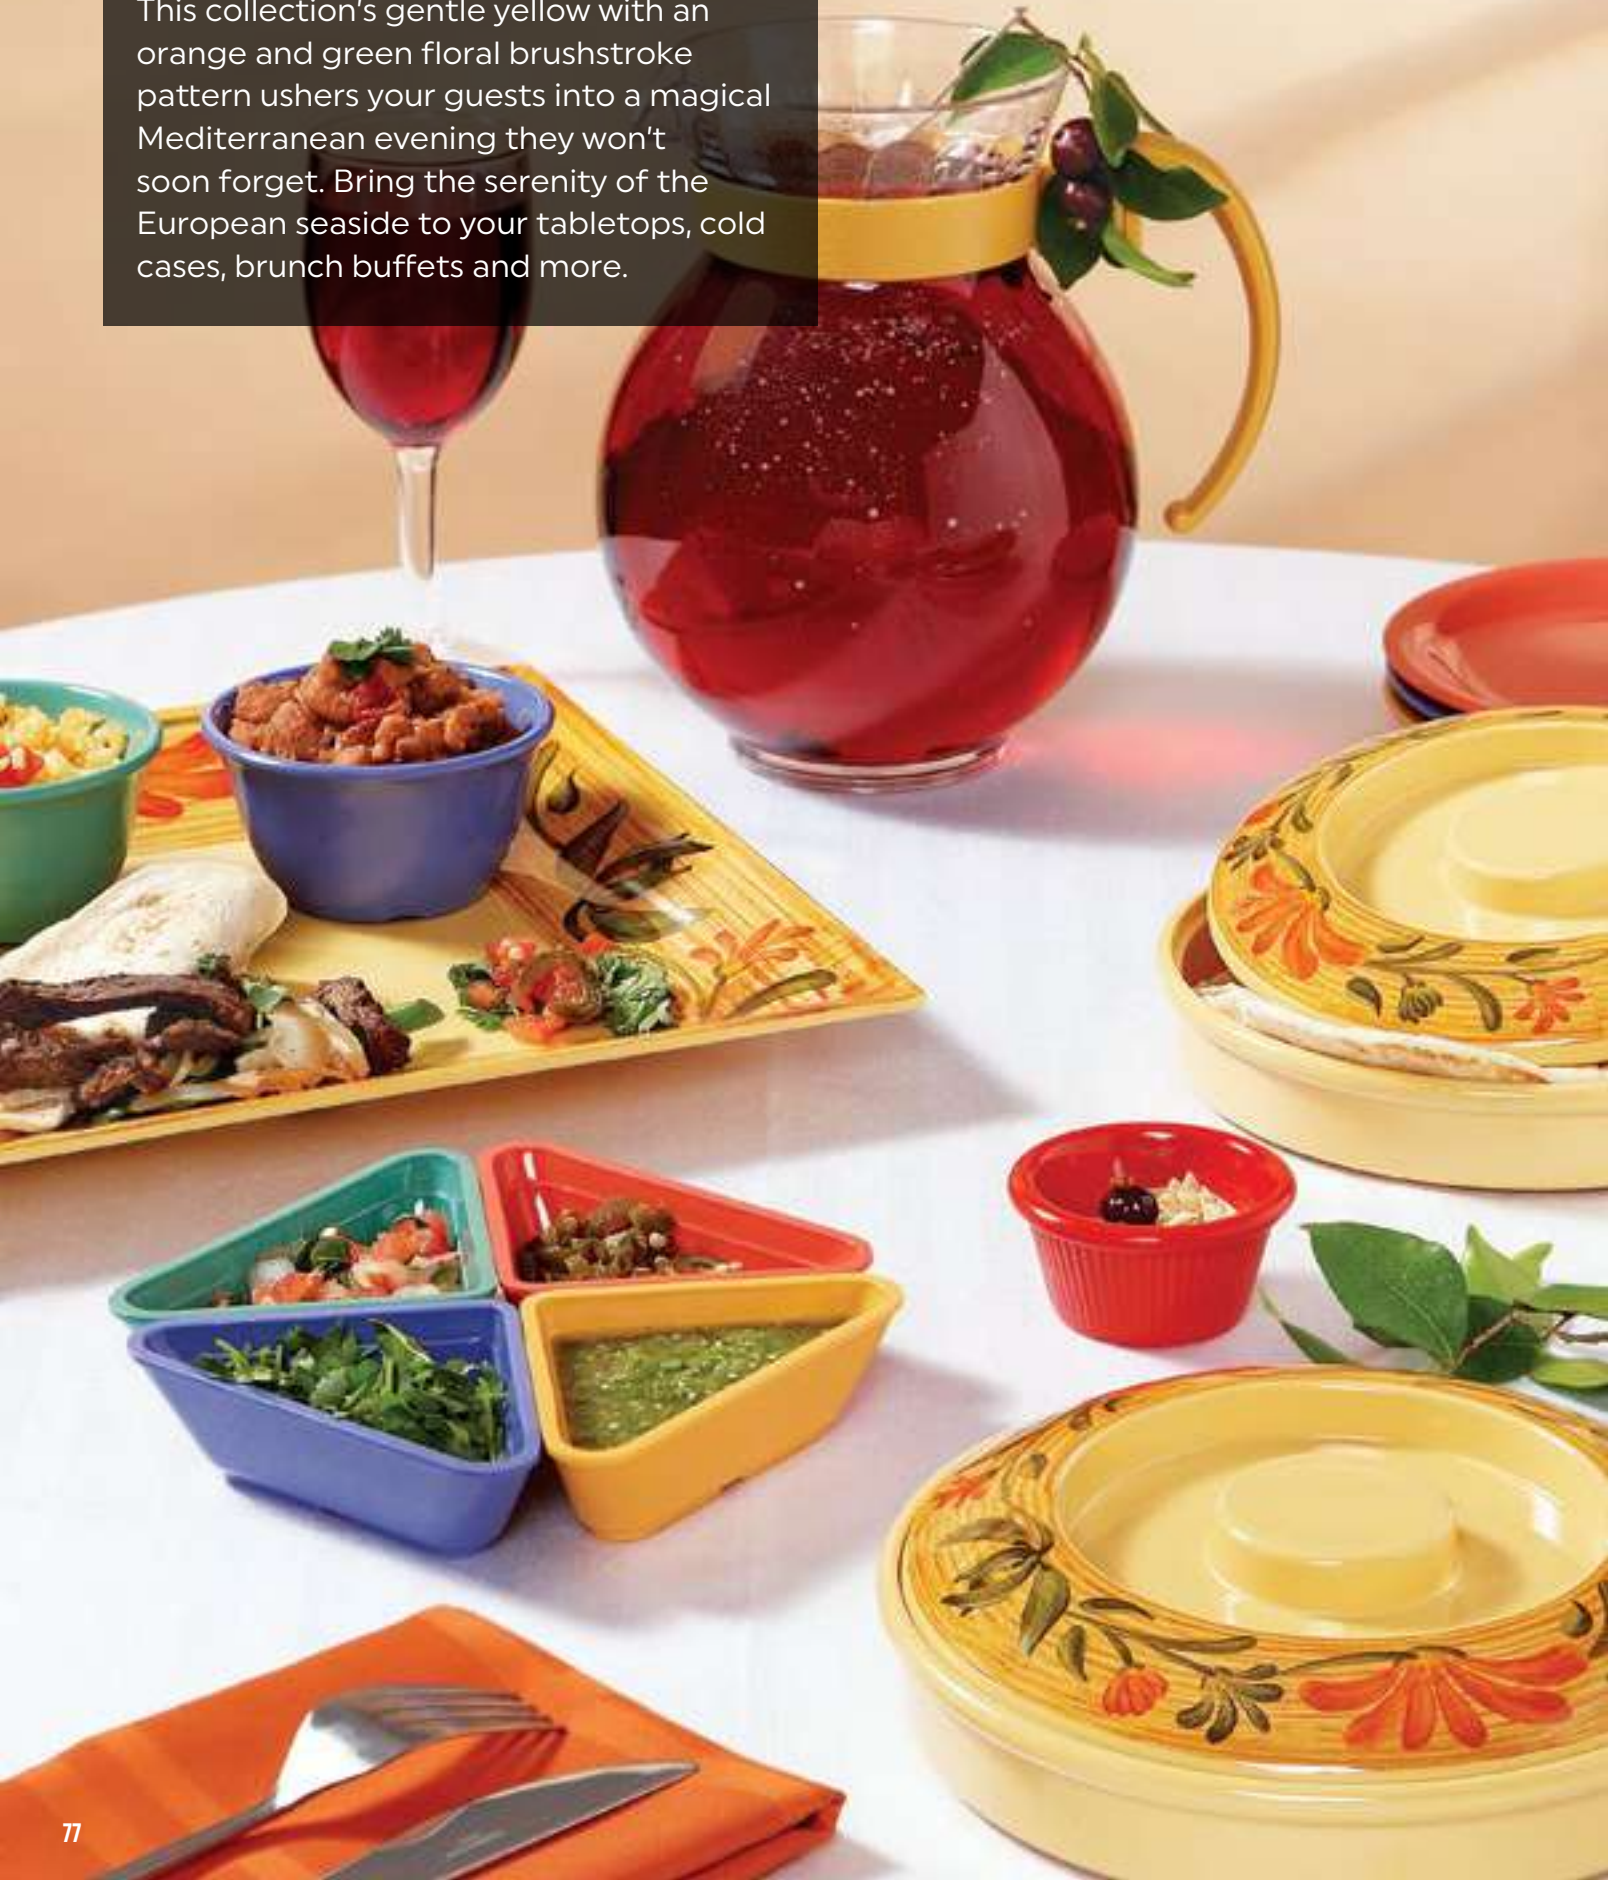

Venetian

NSF

This collection's gentle yellow with an orange and green floral brushstroke pattern ushers your guests into a magical Mediterranean evening they won't soon forget. Bring the serenity of the European seaside to your tabletops, cold cases, brunch buffets and more.