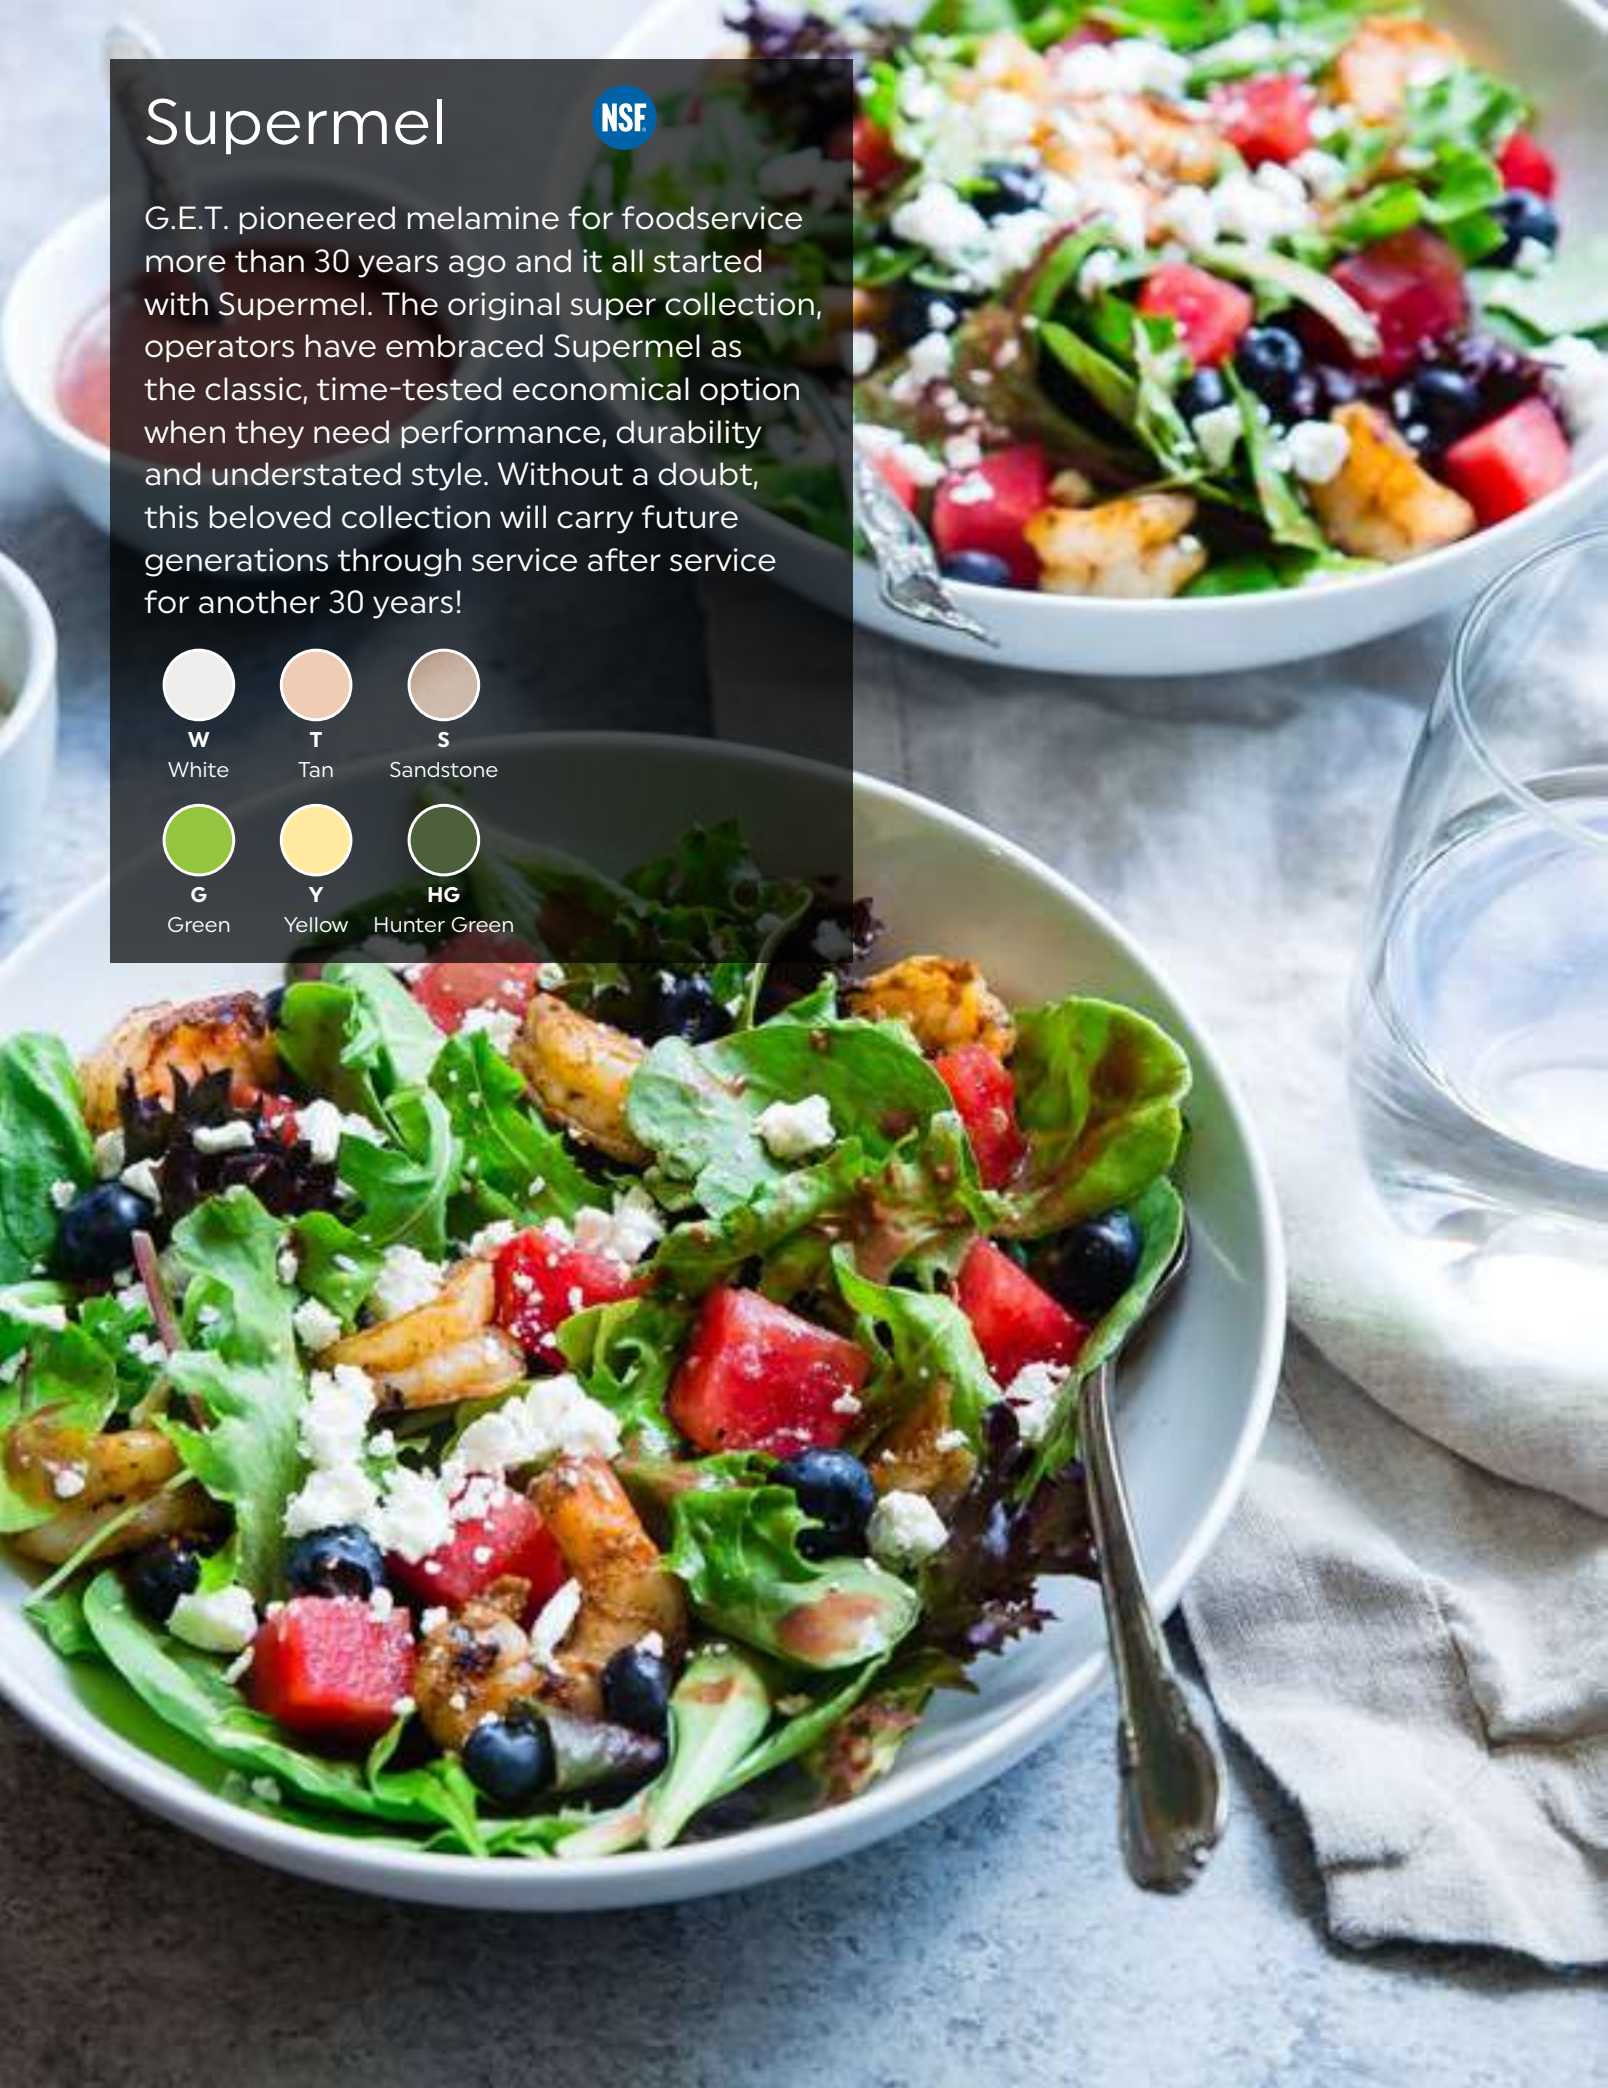

**Y**

Yellow

**HG**

Hunter Green

**DP-505-**  
Round Plate  
5.5"  
4 dz.  
Colors: W/T/S

**DP-506-**  
Round Plate  
6.5"  
4 dz.  
Colors: W/T/S/G/HG

**DP-507-**  
Round Plate  
7.25"  
2 dz.  
Colors: W/T/S