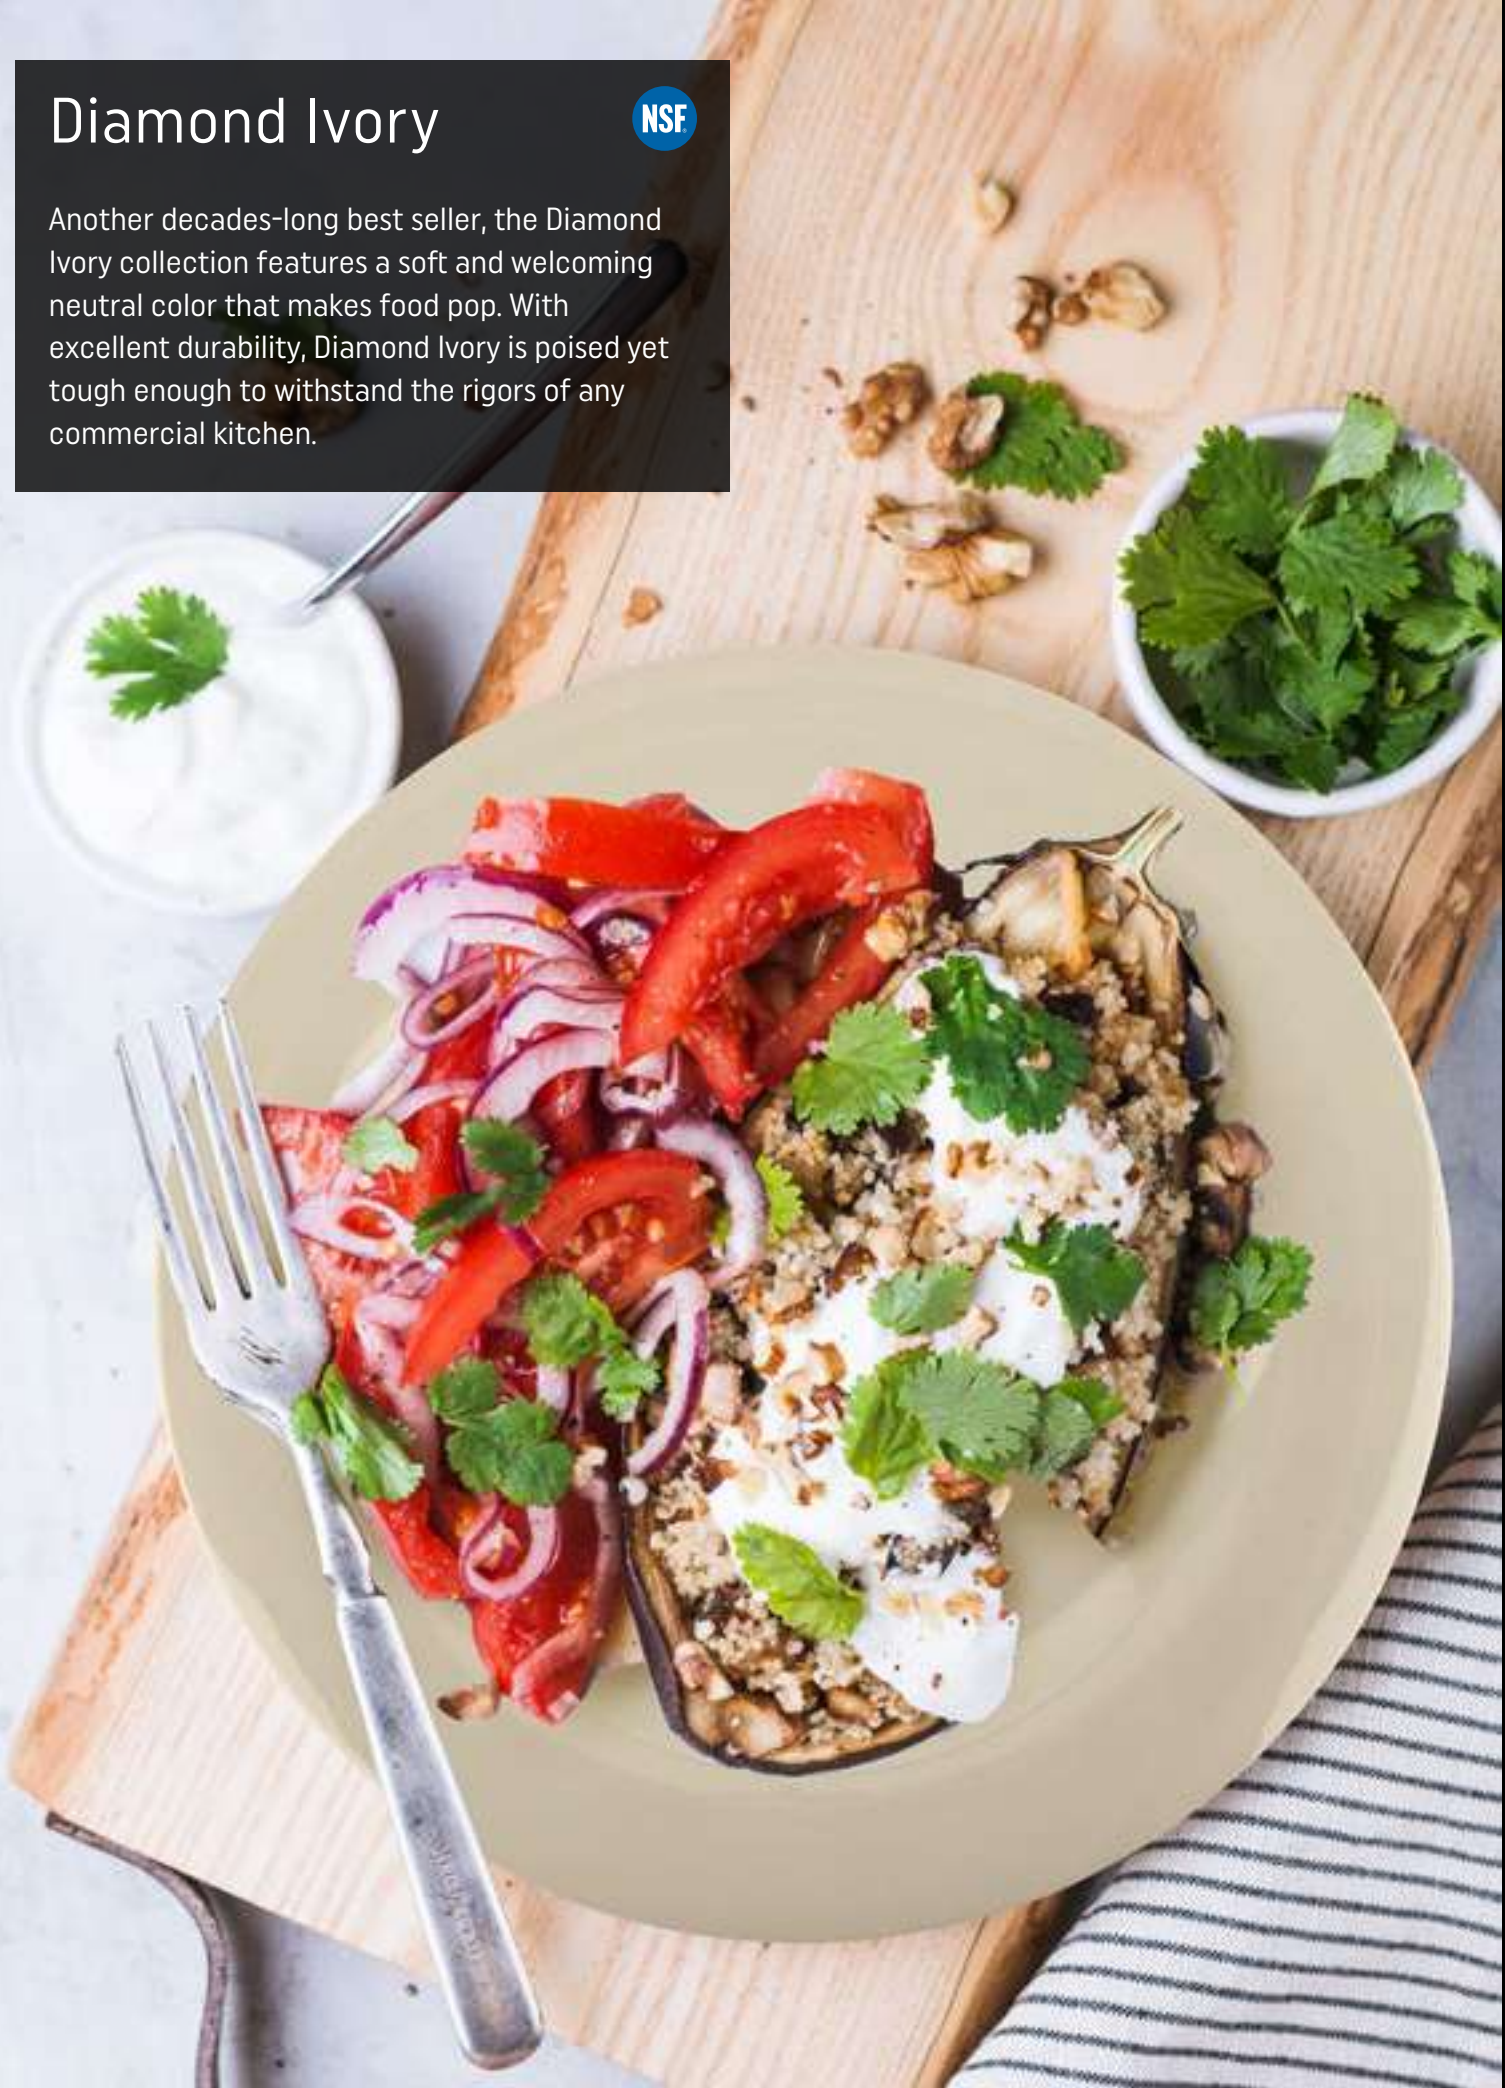

WP-5-DI
Wide Rim Plate
5.5"
4 dz.

WP-6-DI
Wide Rim Plate
6.5"
4 dz.

WP-7-DI
Wide Rim Plate
7.5"
4 dz.

*WP-9-DI
Wide Rim Plate
9"
2 dz.

*WP-10-DI
Wide Rim Plate
10.5"
1 dz.

*WP-12-DI
Wide Rim Plate
12"
1 dz.

B-139-DI
Wide Rim Bowl
13 oz., 9.25" dia.,
1.25" H
2 dz.

B-1611-DI
Pasta Bowl
16 oz., 11.25" dia.,
1.75" H
1 dz.

B-2412-DI
Pasta Bowl
24 oz., 12.5" dia.,
2" H
1 dz.

Diamond Ivory

NSF

Another decades-long best seller, the Diamond Ivory collection features a soft and welcoming neutral color that makes food pop. With excellent durability, Diamond Ivory is poised yet tough enough to withstand the rigors of any commercial kitchen.