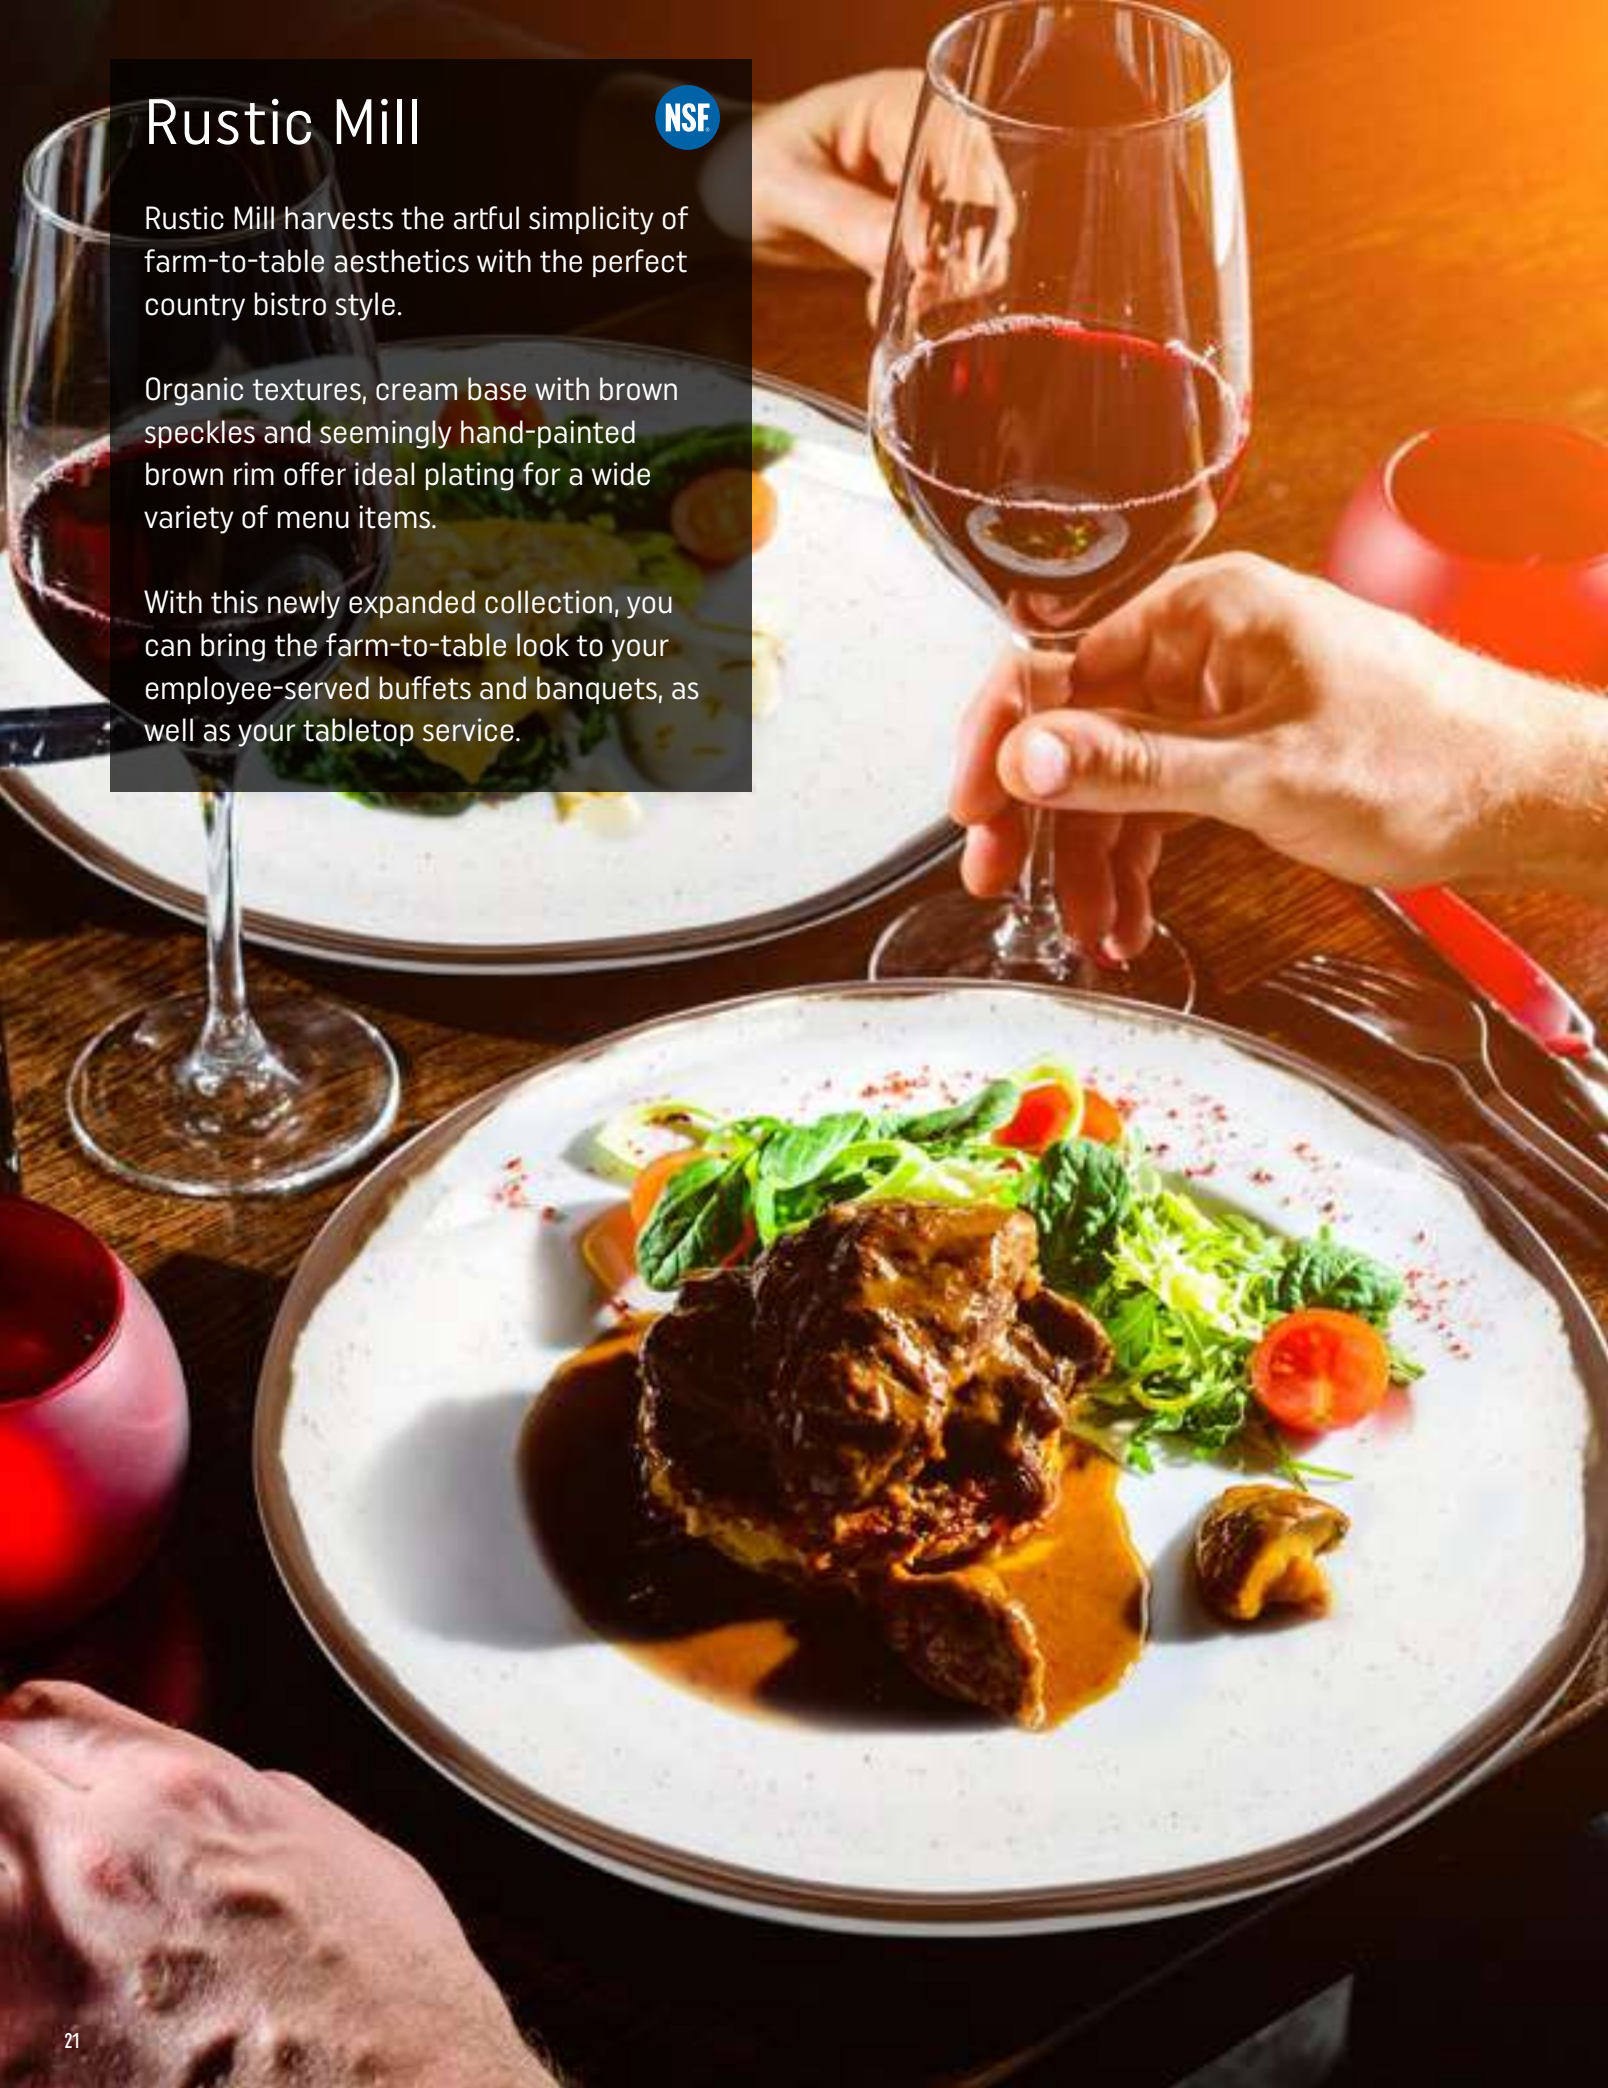

Rustic Mill

NSF

Rustic Mill harvests the artful simplicity of farm-to-table aesthetics with the perfect country bistro style.

Organic textures, cream base with brown speckles and seemingly hand-painted brown rim offer ideal plating for a wide variety of menu items.

With this newly expanded collection, you can bring the farm-to-table look to your employee-served buffets and banquets, as well as your tabletop service.