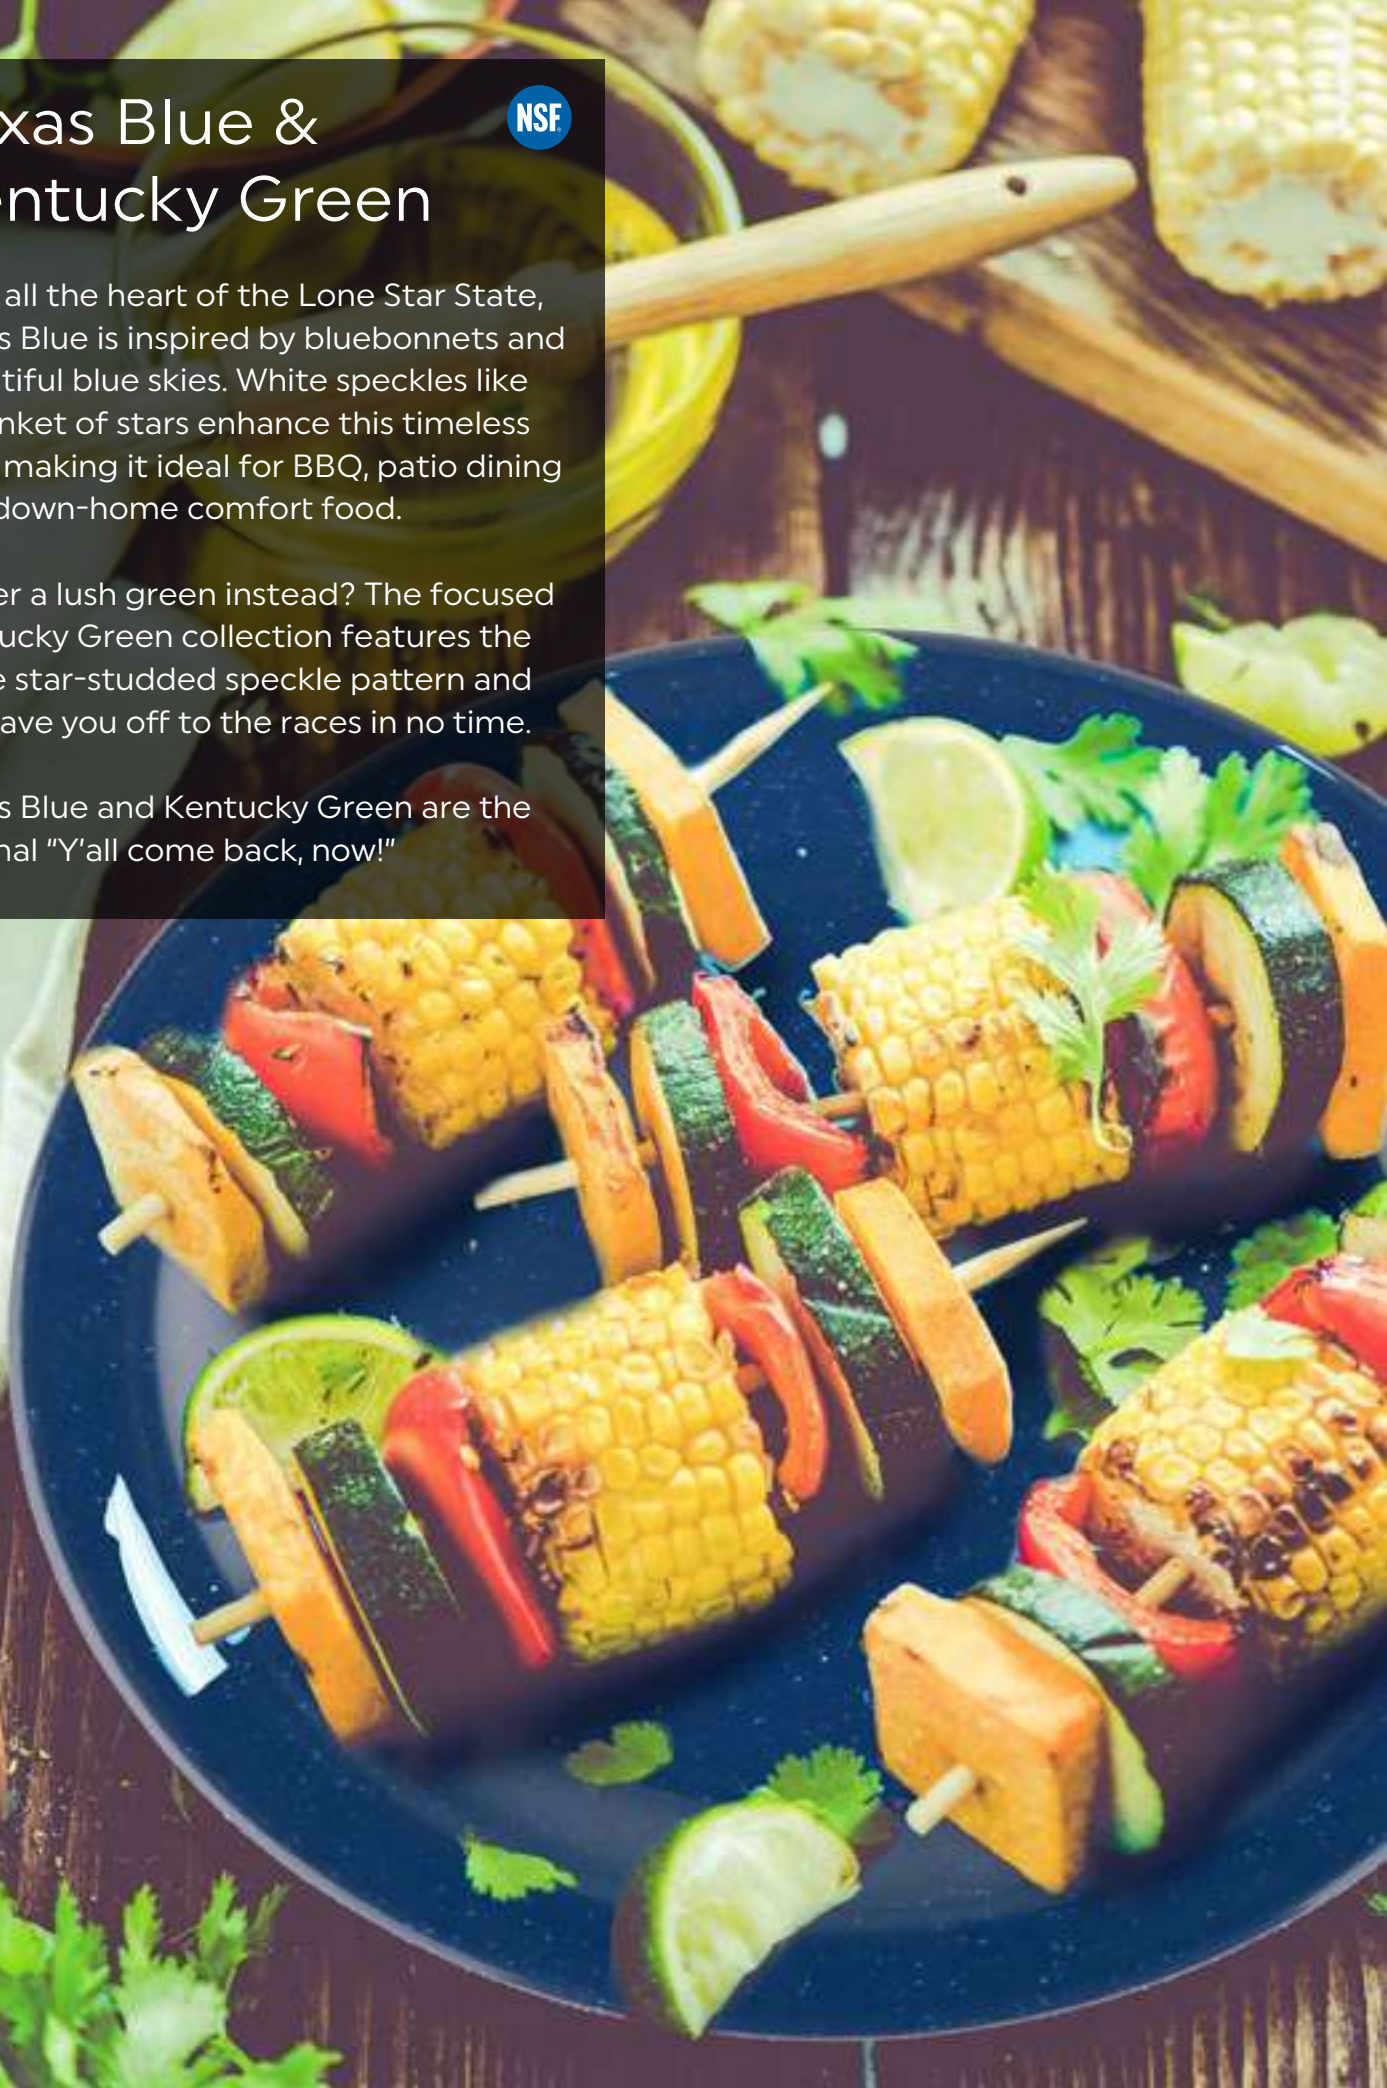

Prefer a lush green instead? The focused Kentucky Green collection features the same star-studded speckle pattern and will have you off to the races in no time.

Texas Blue and Kentucky Green are the original "Y'all come back, now!"