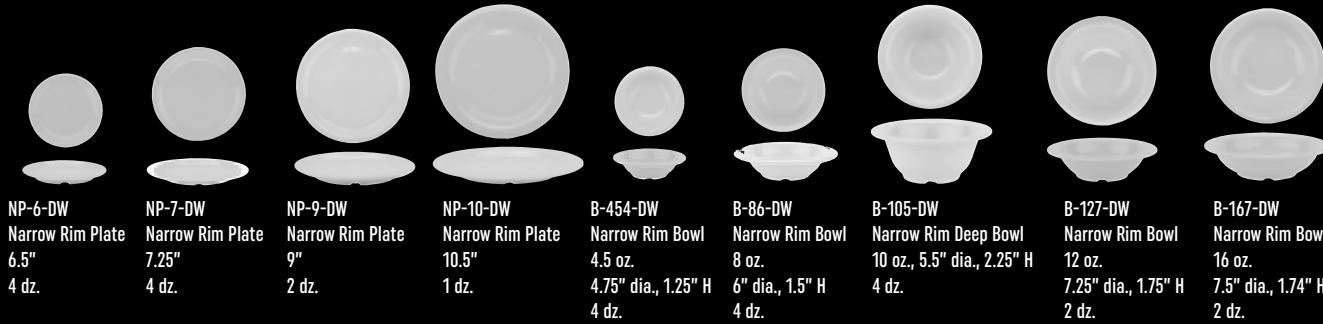

WP-5-DW
Wide Rim Plate
5.5"
4 dz.

WP-6-DW
Wide Rim Plate
6.5"
4 dz.

WP-7-DW
Wide Rim Plate
7.5"
4 dz.

*WP-9-DW
Wide Rim Plate
9"
2 dz.

*WP-10-DW
Wide Rim Plate
10.5"
1 dz.

*WP-12-DW
Wide Rim Plate
12"
1 dz.

B-139-DW
Wide Rim Bowl
13 oz., 9.25" dia.,
1.25" H
2 dz.

B-1611-DW
Pasta Bowl
16 oz., 11.25" dia.,
1.75" H
1 dz.

B-2412-DW
Pasta Bowl
24 oz., 12.5" dia.,
2" H
1 dz.