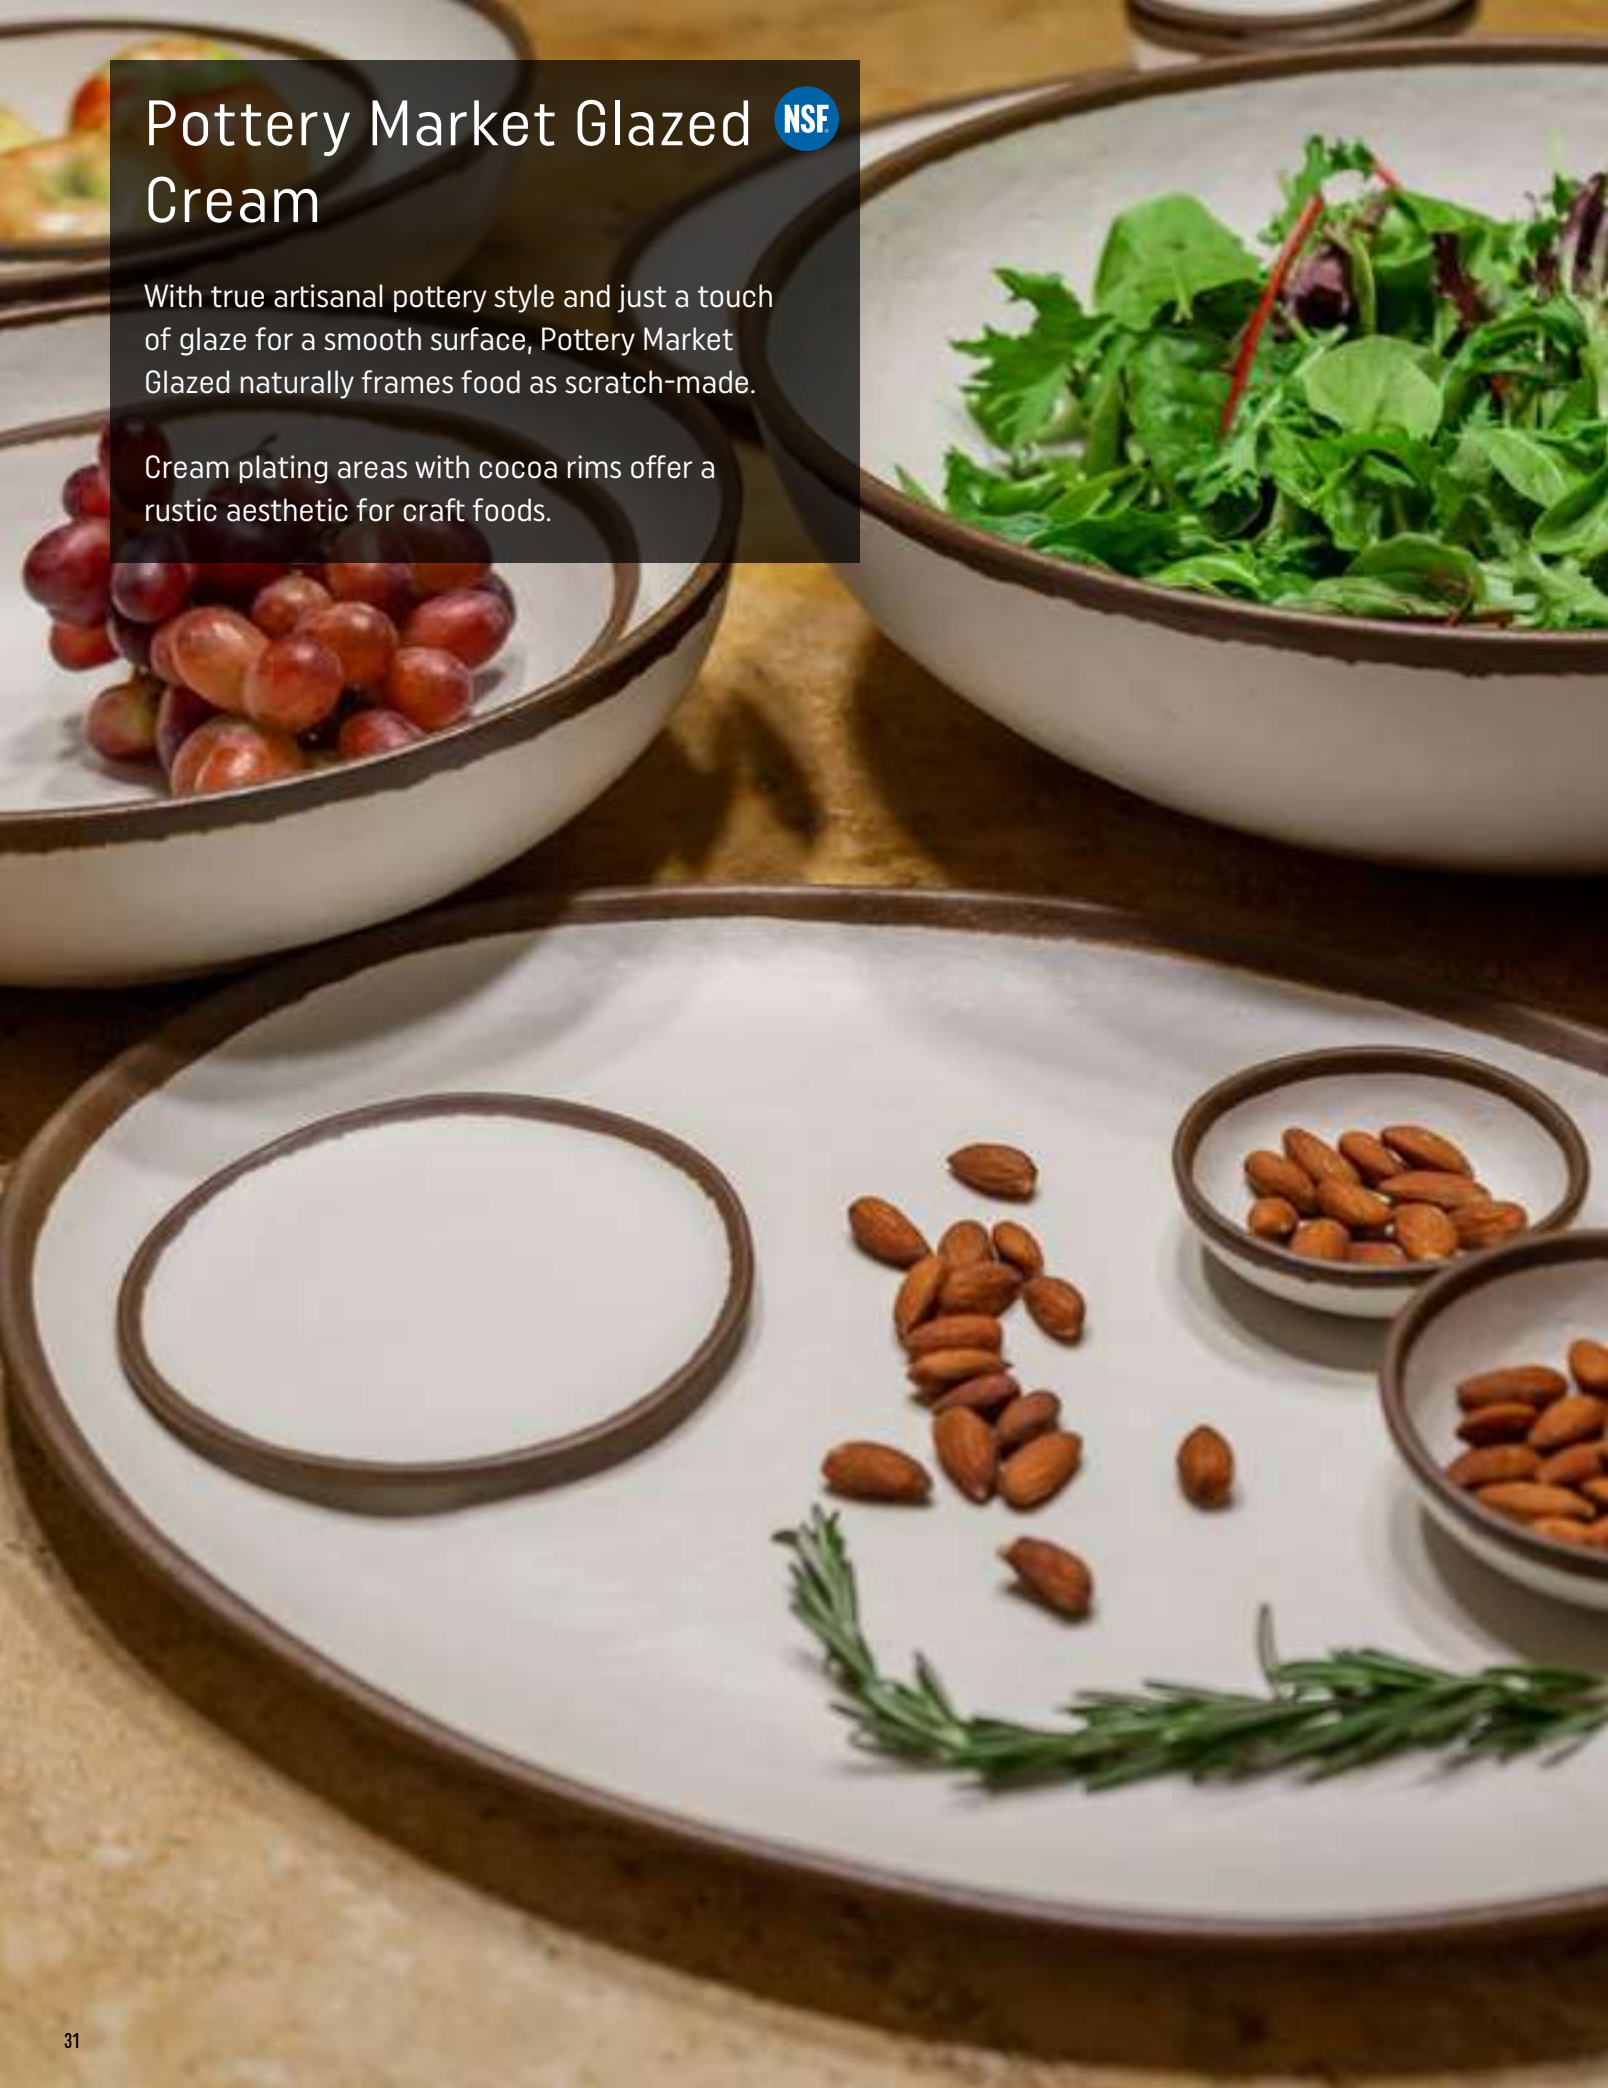

# Pottery Market Glazed Cream

NSF

With true artisanal pottery style and just a touch of glaze for a smooth surface, Pottery Market Glazed naturally frames food as scratch-made.

Cream plating areas with cocoa rims offer a rustic aesthetic for craft foods.