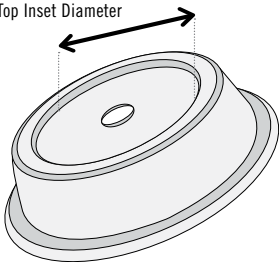

Item Number	Description	Top Inset Dia.	Fits G.E.T. Item Number	Case	Colors
CO-90-CL	Polypropylene Plate Cover for 8.25" - 9" Round Plate	5.5"	CP-530, P-1530	1 dz.	CL -
CO-91-CL	Polypropylene Plate Cover for 8.63" - 9.25" Round Plate	5.5"	WP-9, NP-9, E-9, BAM-1009	1 dz.	CL -
CO-92-CL	Polypropylene Plate Cover for 8.8" - 9.63" Round Plate	6.88"		1 dz.	CL -
CO-93-	Polypropylene Plate Cover for 9.7" - 10.4" Round Plate	7.5"		1 dz.	CL A
CO-94-	Polypropylene Plate Cover for 9.25" - 10" Round Plate	8"	BF-010	1 dz.	CL A
CO-95-CL	Polypropylene Plate Cover for 10.4" - 11.15" Round Plate	4.5" & 8.75"	CP-532, WP-10, BAM-1010	1 dz.	CL -
CO-100-	Polypropylene Plate Cover for 7.9" - 8.8" Round Plate	4.18"		1 dz.	CL A
CO-101-	Polypropylene Plate Cover for 10.6" - 11.4" Round Plate	4.5" & 6.5"	B-1611	1 dz.	CL A
CO-102-CL	Polypropylene Plate Cover for 11.25" - 12" Round Plate	4.75" & 7"		1 dz.	CL -
CO-103-CL	Polypropylene Plate Cover for 10.75" - 11.8" Round Plate	7.25"	WP-12, BAM-1012	1 dz.	CL -
CO-105-A	Polypropylene Plate Cover for 11.25" - 12.13" Round Plate	4.75" & 7"		1 dz.	- A

Indicates New Product